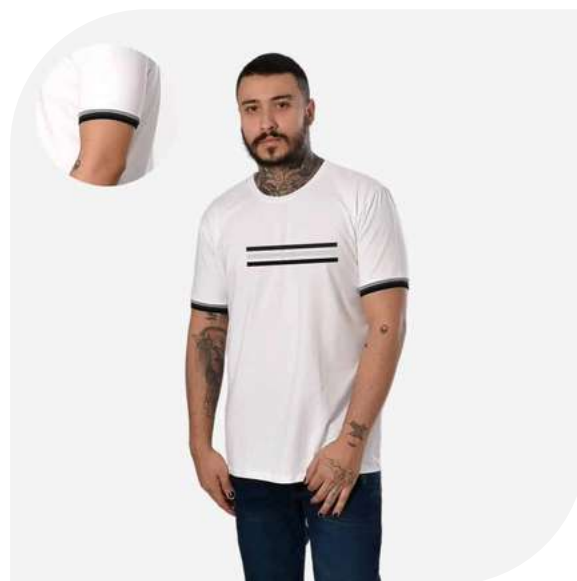

REF. 70142-008

TELA FRÍA

TALLAS: S-M-L

$34.900