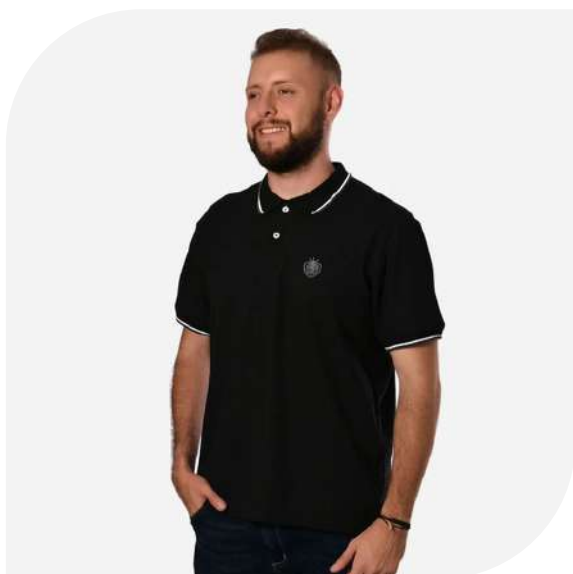

REF. 72520

TELA PIQUÉ

TALLAS: S-M-L-XL

\$39.900

REF. 72002

TELA PIQUÉ

TALLAS: S-M-L-XL

\$39.900