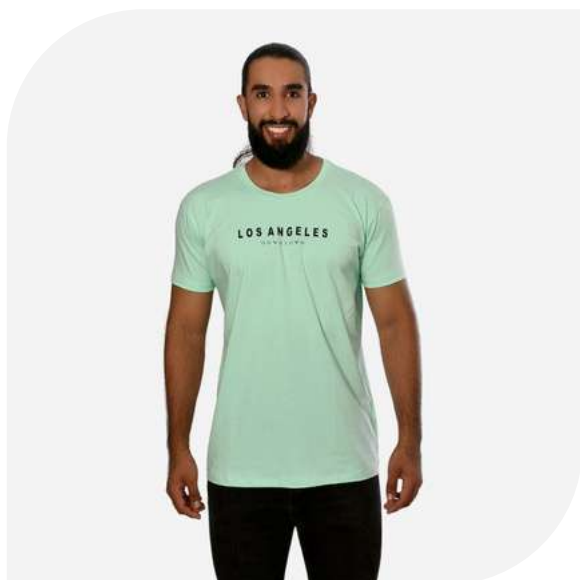

\$34,900

CAMISETAS

REF. 70141-76

TELA FRIA

TALLAS: S-M-L

\$34.900

REF. 70141-73

TELA FRIA