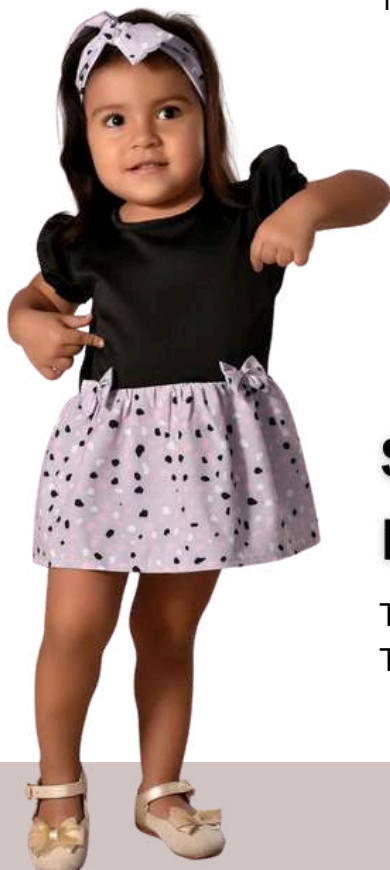

$35.900

REF: 22521

TELA RIB Y TELA FALSO
CHALIS

TALLAS: 0/6 - 6/12 - 12/18 - 18/24